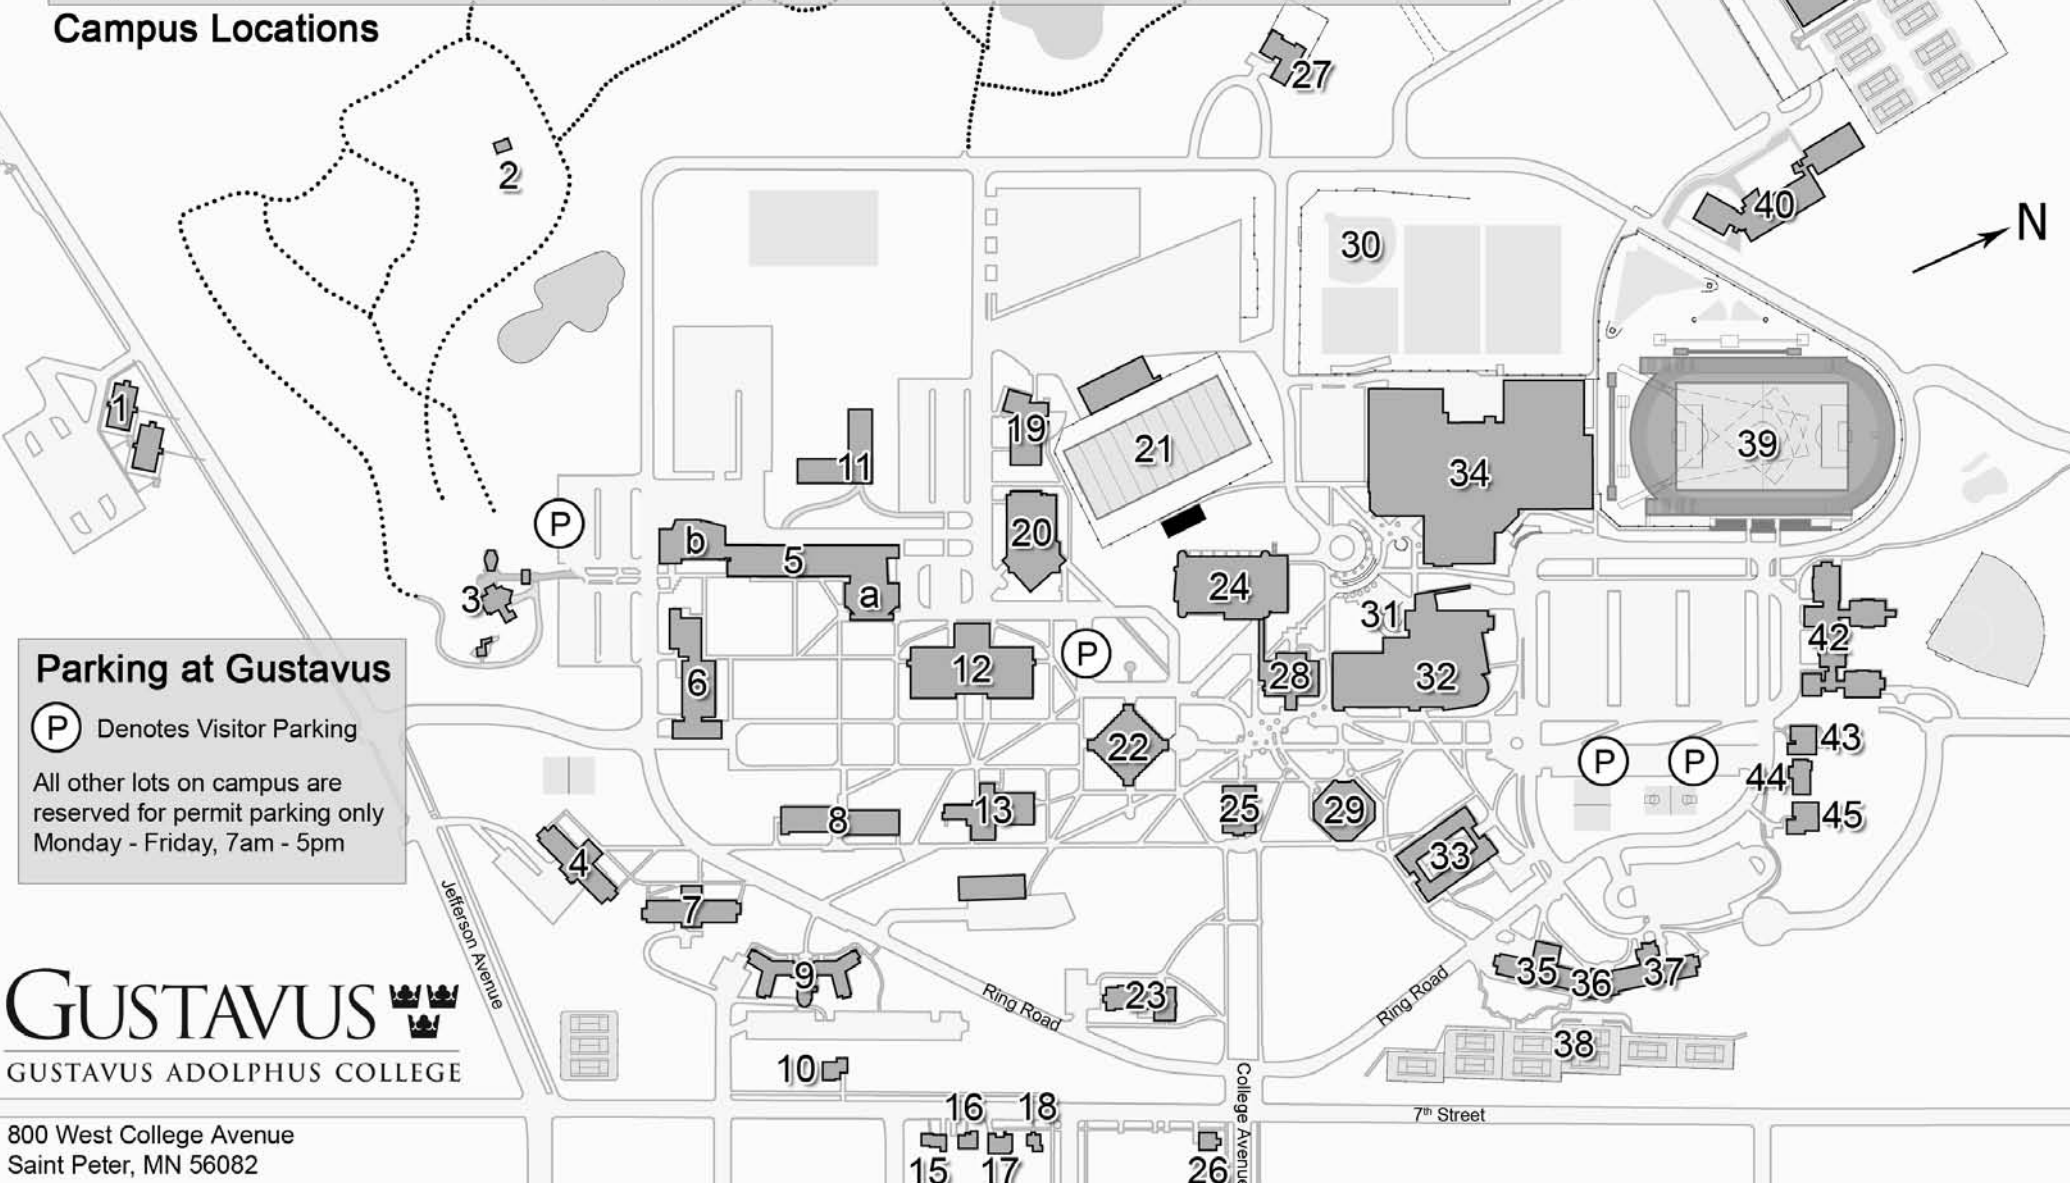

1009 House (17)
 Admission Office (32)
 Adolphson House (15)
 Almen-Vickner Guest House (43)
 Alumni Hall (28)
 Anderson Social Science Center (13)
 Anderson Theatre (5a)
 Arbor View Apartments (1)
 Baseball Field, Myrum Field (30)
 Bjorling Recital Hall (5b)
 Borgeson Cabin (2)
 Carlson Administration Building (29)
 Christ Chapel (22)
 College View Apartments (40)
 Confer / Vickner Halls (8)
 Courtyard Cafe (32)

Dive (28)
 Evelyn Young Dinig Room (32)
 Fine Arts Center Arts Wing (6)
 Fine Art Center Music Wing (5a)
 Fine Arts Center Speech and Theatre Wing (5a)
 Folke Bernadotte Memorial Library (24)
 Football Field, Hollingsworth Stadium (21)
 Gibbs Hall (36)
 Gynamsium, Lund Center (34)
 Gymnastics Studio, Lund Center (34)
 Heritage Room (32)
 Hockey Arena, Lund Center (34)
 International Center (19)
 Interpretive Center, Lind Center (3)
 Jackson Campus Center (32)
 John's Family Courtyard (31)

Johnson House (26)
 Johnson Student Union (28)
 Linner Lounge (28)
 Lund Center (34)
 Lundgren House (44)
 Nobel Hall of Science (12)
 Norelius Hall (42)
 North Hall (35)
 Old Main (25)
 Olin Hall (20)
 Peterson House (18)
 Pittman Hall (4)
 Prairie View Hall (11)
 President's House (27)
 Retreat Center (45)

[Return to Directions and Maps](#)

Campus Locations

Parking at Gustavus

P Denotes Visitor Parking

All other lots on campus are reserved for permit parking only Monday - Friday, 7am - 5pm