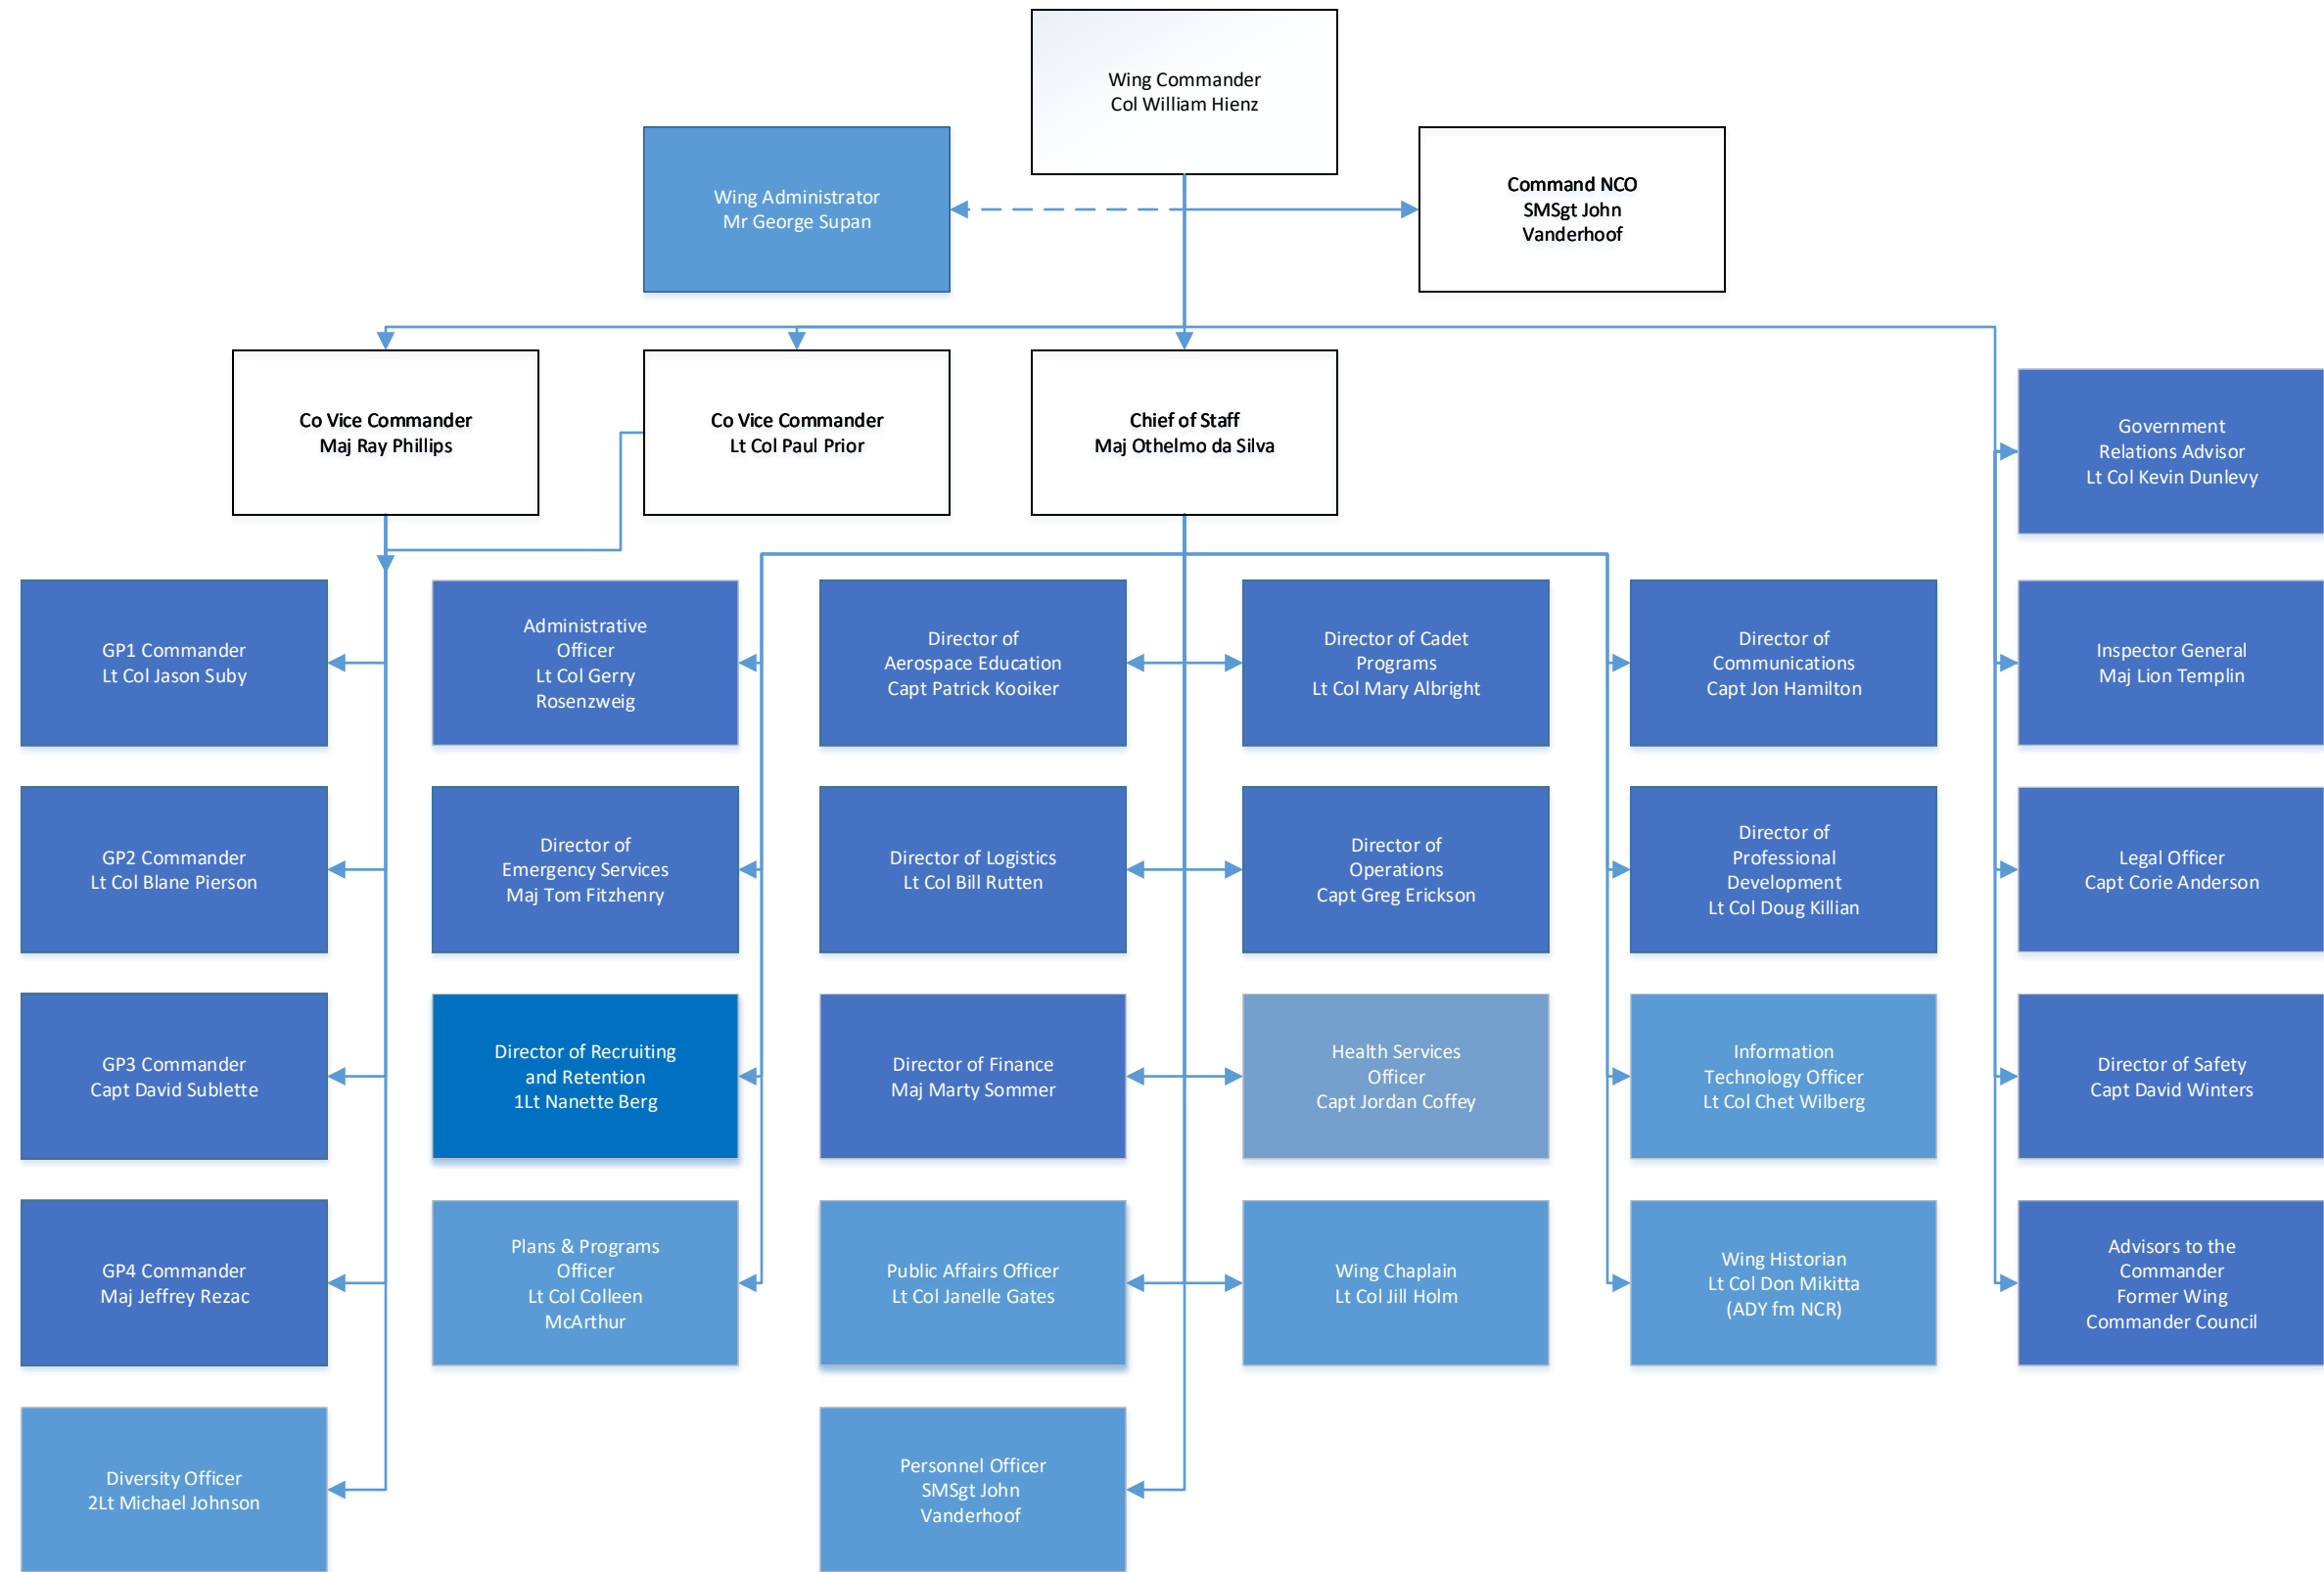

Minnesota Wing Headquarters

See Departments Below

As of 4/01/2022

Aerospace Education

Cadet Programs

Communications

Emergency Services